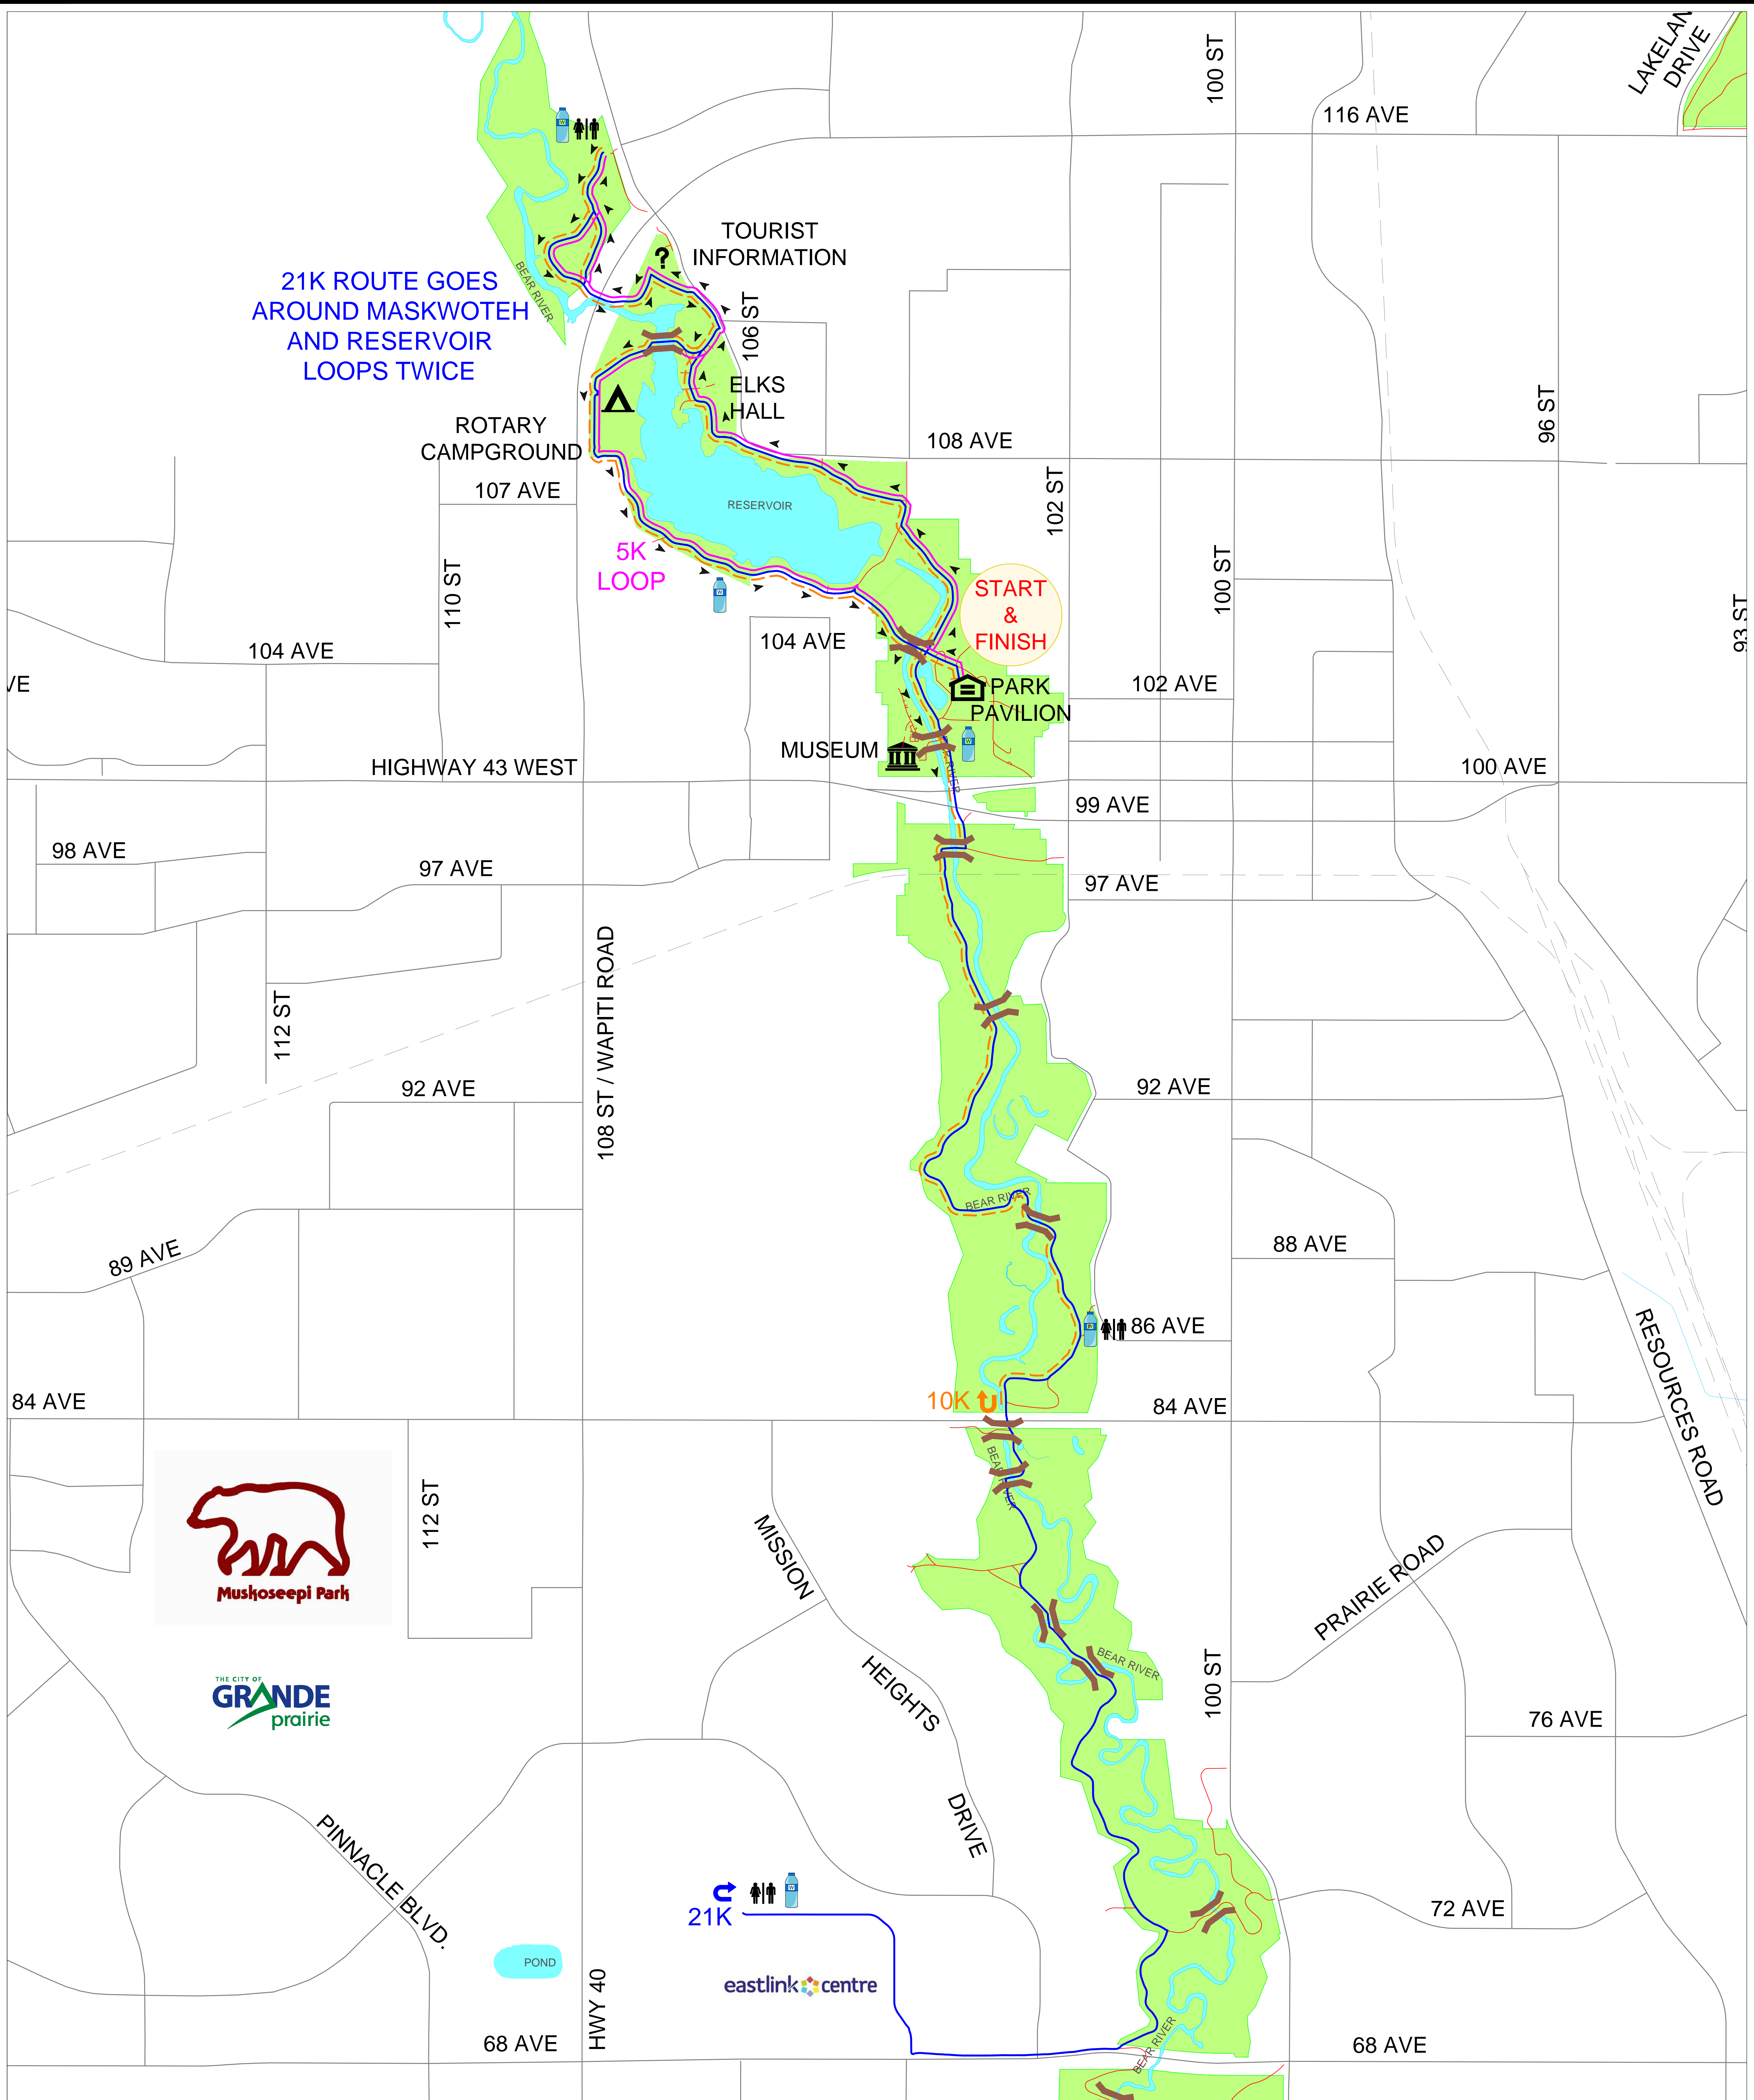

21K ROUTE GOES AROUND MASKWOTEH AND RESERVOIR LOOPS TWICE

- LEGEND:**
- 5K ROUTE
 - 10K ROUTE
 - 21K ROUTE
 - ASPHALT TRAILS
 - WATER STATION
 - TURN AROUND
 - PORTA POTTY
 - PEDESTRIAN BRIDGES
 - PARK BOUNDARY AND AREA
 - DIRECTION

GRANDE PRAIRIE RUN / WALK CLUB

DHT PRESS RUN / WALK Race Route

The location of this trail as illustrated on this map is approximate. The actual location of the trail may vary slightly from the location shown on this map. The City of Grande Prairie is not responsible for any errors or omissions on this map. © 2015 City of Grande Prairie. All rights reserved.